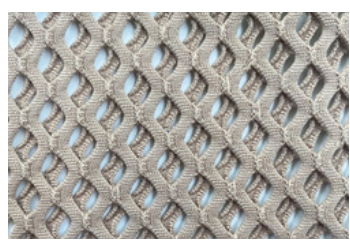

TEJIDOS
CHIMO

Red 20

Code: 3060

Width: 150 cm

Composition: 96% Polyester

4% Spandex

303

500