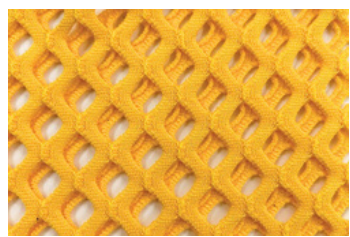

TEJIDOS
CHIMO

Red 20

Code: 3060

Width: 150 cm

Composition: 96% Polyester

4% Spandex

303

500

402

801

700

602

601

104

100