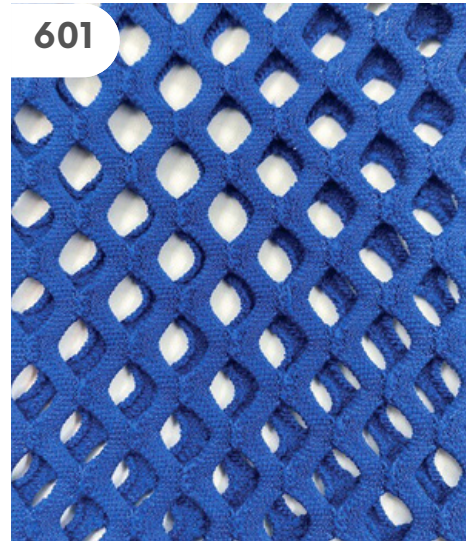

RED 20

WIDTH(CM): 150

COMPOSITION: 4% SPANDEX
96% POLYESTER

CODE: 3060

000

003

302

504

705

601

100

*901

*903

*FLUOR