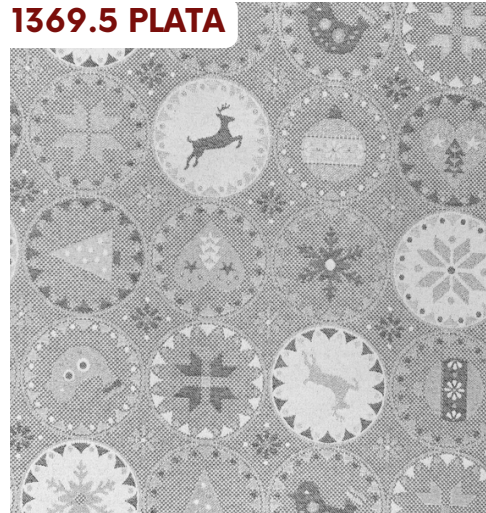

MANTELERIA NAVIDAD

WIDTH: 140CM
COMPOSITION: 60% POLYESTER
30% COTTON
10% POLIAMIDA

REF. 1 - CODE: 1369

1369.1 LINO

1369.2 ROJO

1369.3 CRUDO

1369.4 VERDE

1369.5 PLATA

REF. 2 - CODE: 1370

1370.1 ROJO

1370.2 CRUDO

1370.3 VERDE

1370.4 PLATA

REF. 3 - CODE: 1371

1371.1 ROJO

1371.3 VERDE

REF. 4 - CODE: 1372

1372.1 ROJO

1372.2 VERDE

1372.3 CRUDO

REF. 5 - CODE: 1373

1373.1 ROJO

WIDTH: 140CM
COMPOSITION: 60% POLYESTER
30% COTTON
10% POLIAMIDA