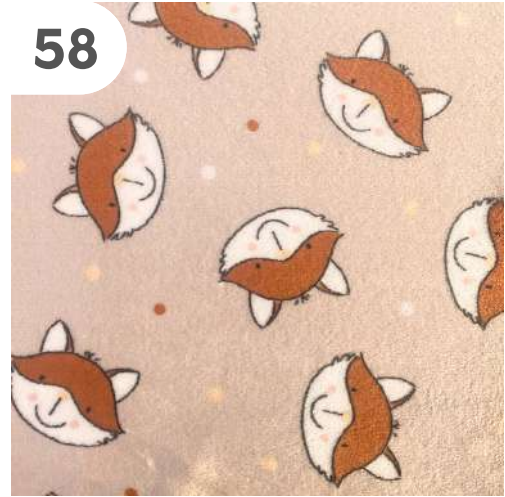

WIDTH(cm): 150

COMPOSITION: 100% POLYESTER LAUNDRY CARE:

CODE: 1082

CORALINAS ESTAMPADAS 2024

53

54

55

56

57

58

59

60

61

62

63