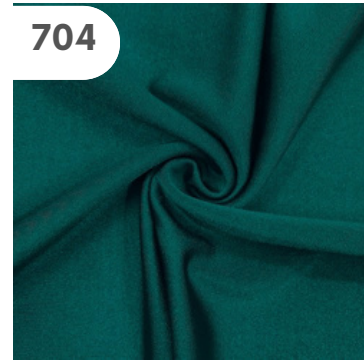

LICRA LISA ROSALIA - BRILLO

CODE: 2100
WIDTH: 150cm
WEIGHT (GSM): 205 gr/m2

COMPOSITION: 80% NYLON
20% ELASTANE
ROLLS: 12/25 M

000

203

205

504

500

502

202

402

*903

300

*901

704

700

704

602

601

603

800

801

100

*FLUOR